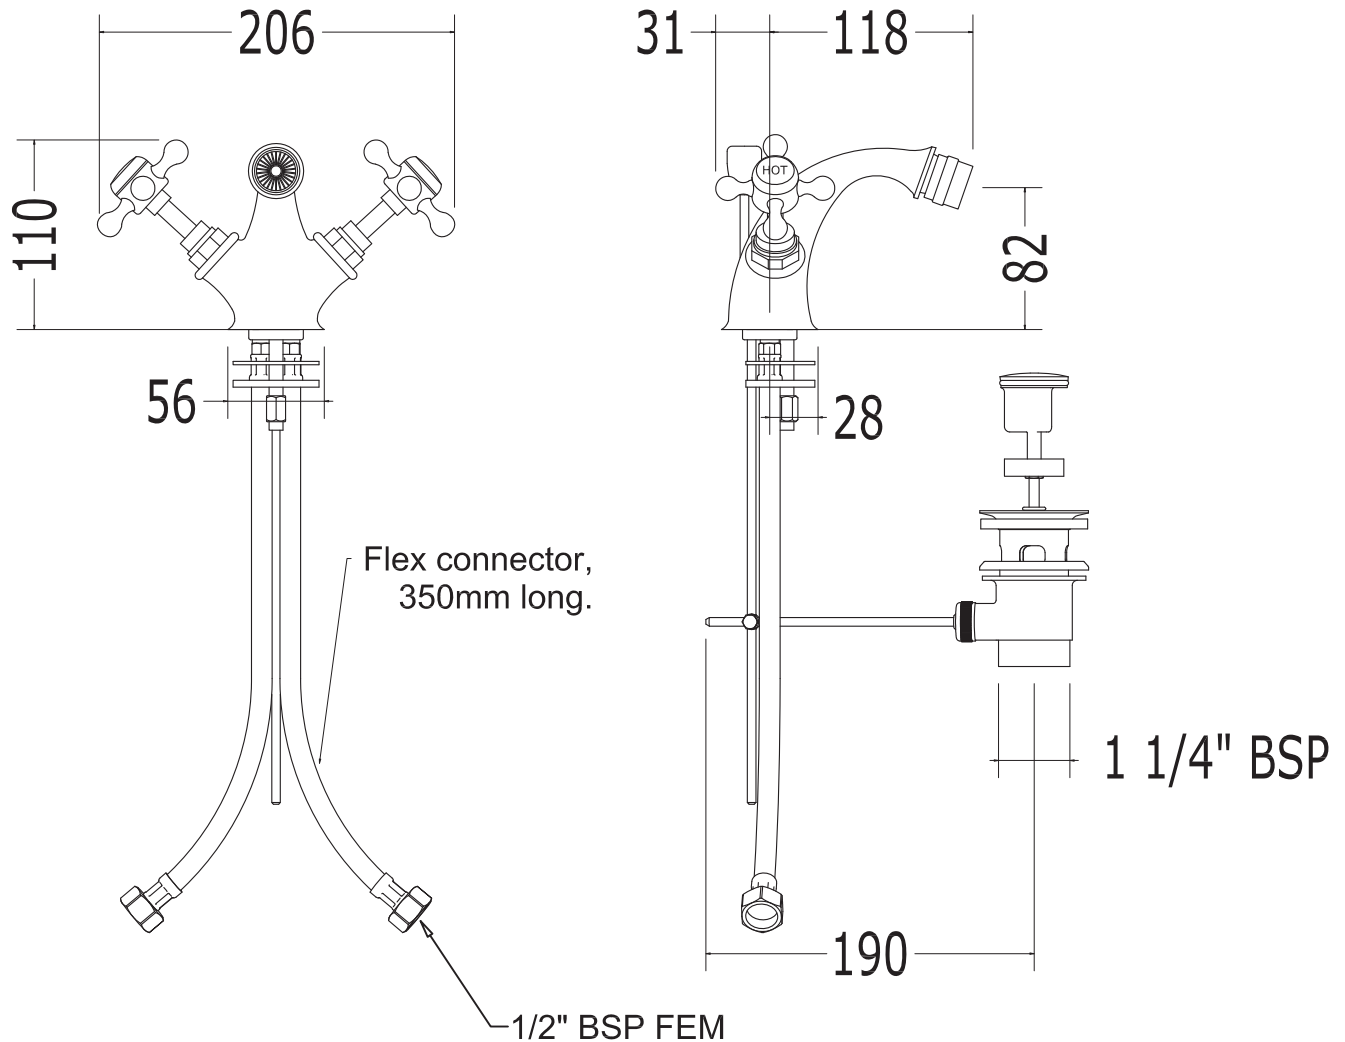

## Classical Brassware Collection

Victorian

monobloc bidet mixer

We recommend that all products are purchased with the assistance of a specialist bathroom retailer and always installed by an experienced installer who is a member of a recognized association. All sizes quoted are nominal: items may vary by plus or minus 2% against the figures quoted. When planning installations where dimensions are critical, it is essential that the space allowed for individual items is physically checked. Imperial Bathrooms can not be held liable for any costs associated with items not fitting in any given area. The contents of this statement are based on information correct at the time of publication. We reserve the right to make alterations and changes in product characteristics, fixing, packaging, operation etc at any time without notice.