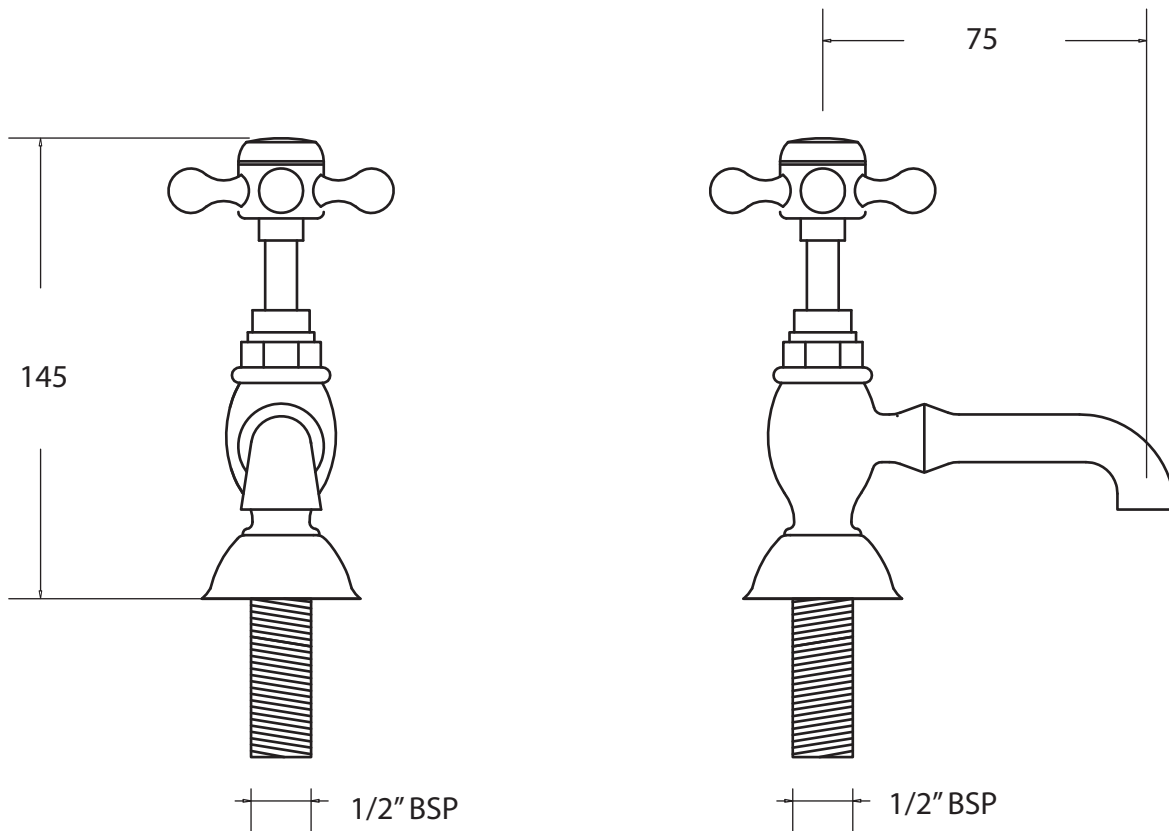

Classical Brassware Collection

Victorian

1/2" Cloak basin pillar taps

We recommend that all products are purchased with the assistance of a specialist bathroom retailer and always installed by an experienced installer who is a member of a recognized association. All sizes quoted are nominal: items may vary by plus or minus 2% against the figures quoted. When planning installations where dimensions are critical, it is essential that the space allowed for individual items is physically checked. Imperial Bathrooms can not be held liable for any costs associated with items not fitting in any given area. The contents of this statement are based on information correct at the time of publication. We reserve the right to make alterations and changes in product characteristics, fixing, packaging, operation etc at any time without notice.