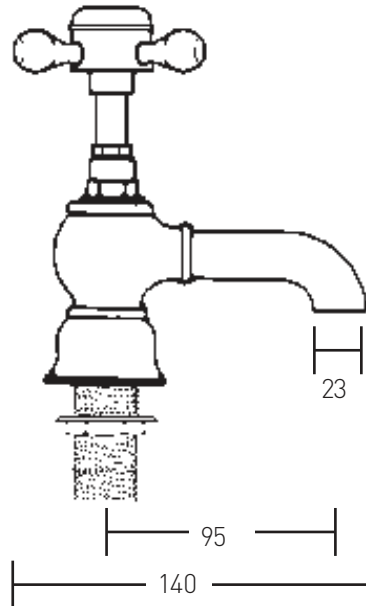

Classical Brassware Collection

Victorian

3/4" bath pillar taps

3/4" BSP

We recommend that all products are purchased with the assistance of a specialist bathroom retailer and always installed by an experienced installer who is a member of a recognized association. All sizes quoted are nominal: items may vary by plus or minus 2% against the figures quoted. When planning installations where dimensions are critical, it is essential that the space allowed for individual items is physically checked. Imperial Bathrooms can not be held liable for any costs associated with items not fitting in any given area. The contents of this statement are based on information correct at the time of publication. We reserve the right to make alterations and changes in product characteristics, fixing, packaging, operation etc at any time without notice.