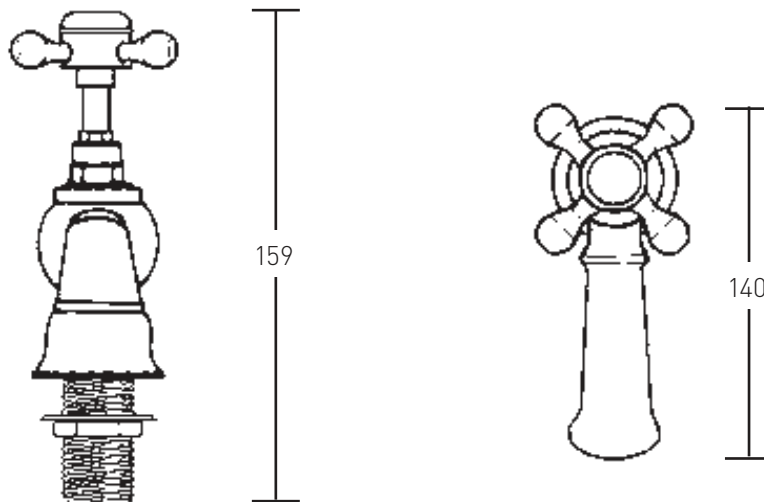

Classical Brassware Collection

Victorian

3/4" bath pillar taps

3/4" BSP

We recommend that all products are purchased with the assistance of a specialist bathroom retailer and always installed by an experienced installer who is a member of a recognized association. All sizes quoted are nominal: items may vary by plus or minus 2% against the figures quoted. When planning installations where dimensions are critical, it is essential that the space allowed for individual items is physically checked. Imperial Bathrooms can not be held liable for any costs associated with items not fitting in any given area. The contents of this statement are based on information correct at the time of publication. We reserve the right to make alterations and changes in product characteristics, fixing, packaging, operation etc at any time without notice.