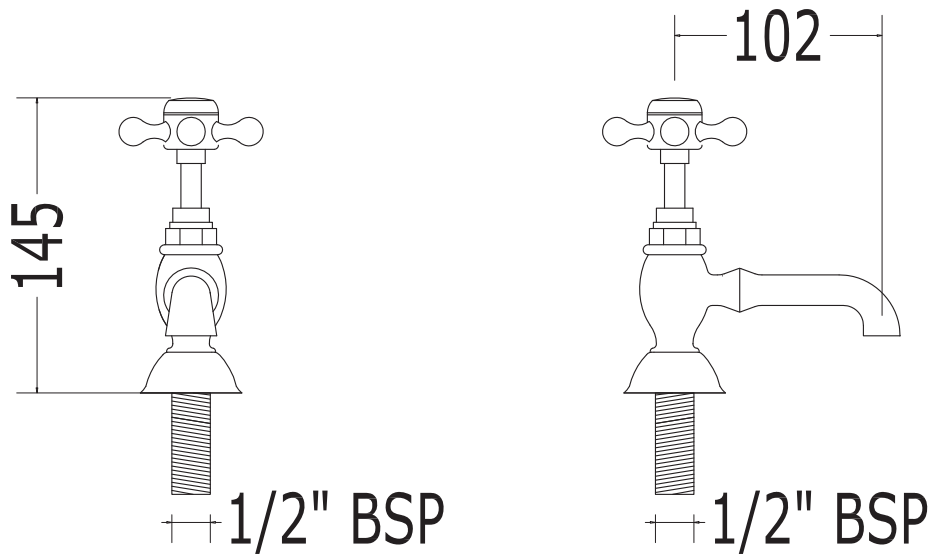

Classical Brassware Collection

Victorian

1/2" basin pillar taps

We recommend that all products are purchased with the assistance of a specialist bathroom retailer and always installed by an experienced installer who is a member of a recognized association. All sizes quoted are nominal: items may vary by plus or minus 2% against the figures quoted. When planning installations where dimensions are critical, it is essential that the space allowed for individual items is physically checked. Imperial Bathrooms can not be held liable for any costs associated with items not fitting in any given area. The contents of this statement are based on information correct at the time of publication. We reserve the right to make alterations and changes in product characteristics, fixing, packaging, operation etc at any time without notice.