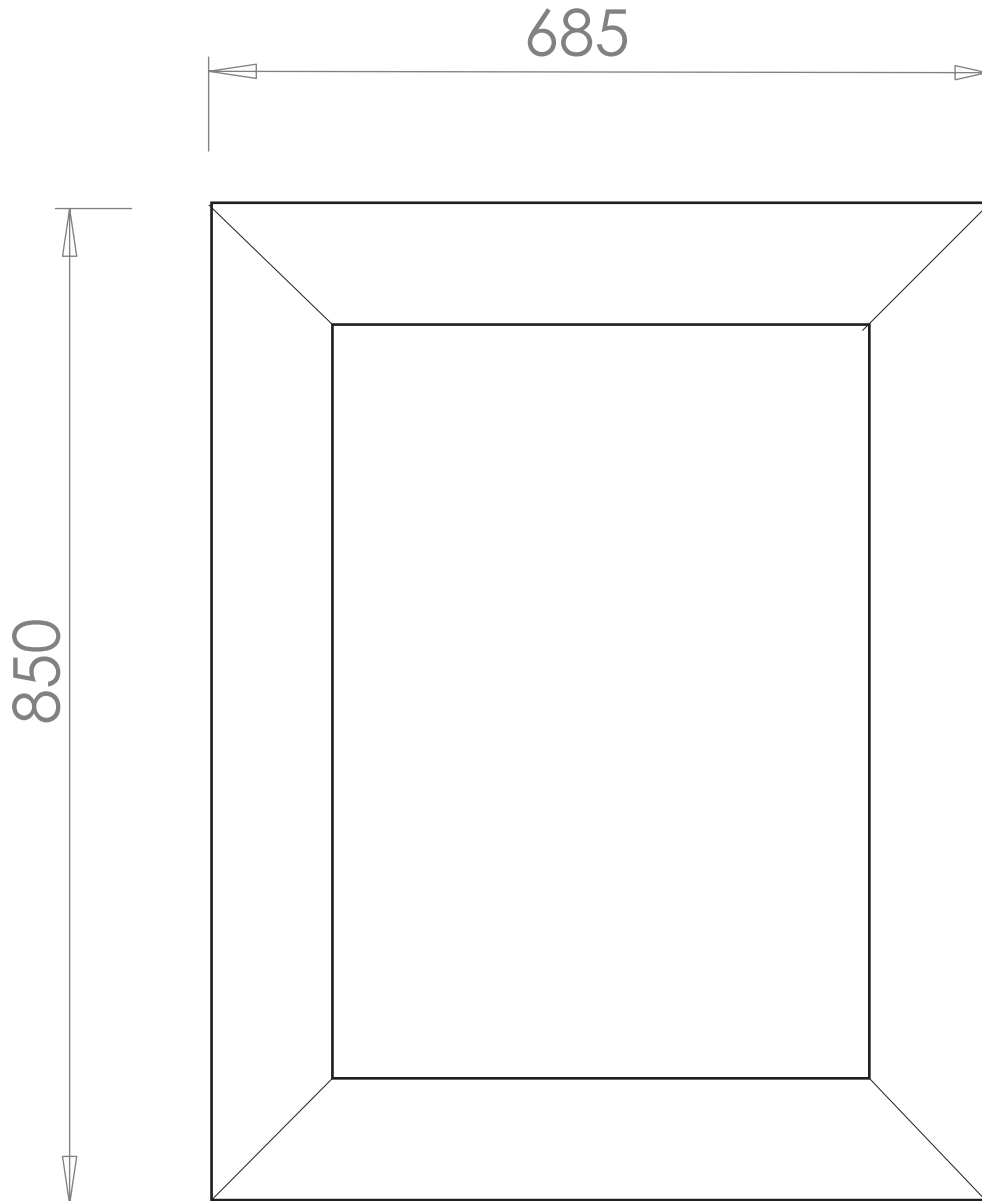

Luxury Mirrors Collection	
Luxury Mirror	Saffron

We recommend that all products are purchased with the assistance of a specialist bathroom retailer and always installed by an experienced installer who is a member of a recognized association. All sizes quoted are nominal: items may vary by plus or minus 2% against the figures quoted. When planning installations where dimensions are critical, it is essential that the space allowed for individual items is physically checked. Imperial Bathrooms can not be held liable for any costs associated with items not fitting in any given area. The contents of this statement are based on information correct at the time of publication. We reserve the right to make alterations and changes in product characteristics, fixing, packaging, operation etc at any time without notice.