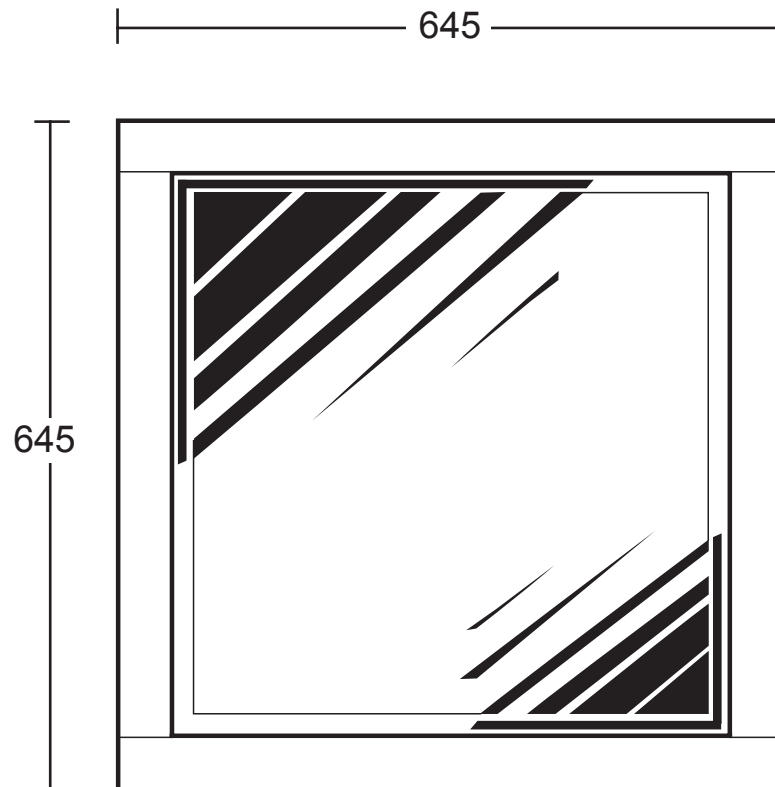

| Furniture Collection |  |
|----------------------|--|
| Linea                | Mirror (plain, Green feature, or opaque feature boarder) |

We recommend that all products are purchased with the assistance of a specialist bathroom retailer and always installed by an experienced installer who is a member of a recognized association. All sizes quoted are nominal: items may vary by plus or minus 2% against the figures quoted. When planning installations where dimensions are critical, it is essential that the space allowed for individual items is physically checked. Imperial Bathrooms can not be held liable for any costs associated with items not fitting in any given area. The contents of this statement are based on information correct at the time of publication. We reserve the right to make alterations and changes in product characteristics, fixing, packaging, operation etc at any time without notice.