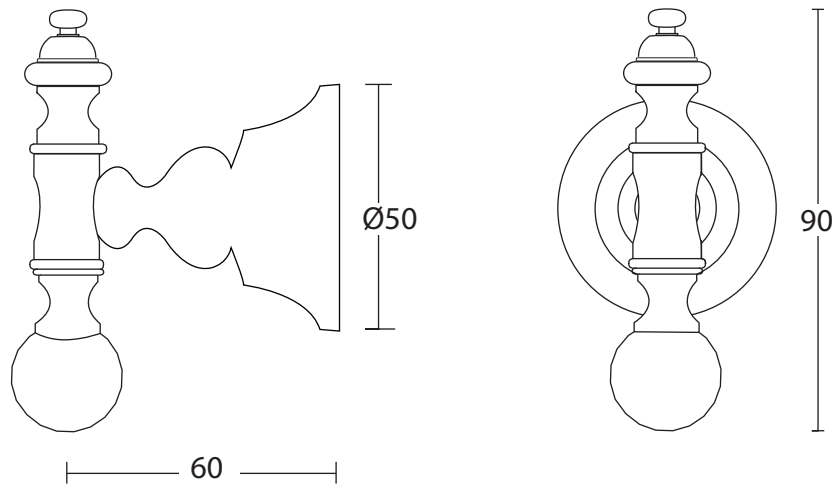

Accessories	
Pimlico	Robe Hook Chrome

We recommend that all products are purchased with the assistance of a specialist bathroom retailer and always installed by an experienced installer who is a member of a recognized association. All sizes quoted are nominal: items may vary by plus or minus 2% against the figures quoted. When planning installations where dimensions are critical, it is essential that the space allowed for individual items is physically checked. Imperial Bathrooms can not be held liable for any costs associated with items not fitting in any given area. The contents of this statement are based on information correct at the time of publication. We reserve the right to make alterations and changes in product characteristics, fixing, packaging, operation etc at any time without notice.