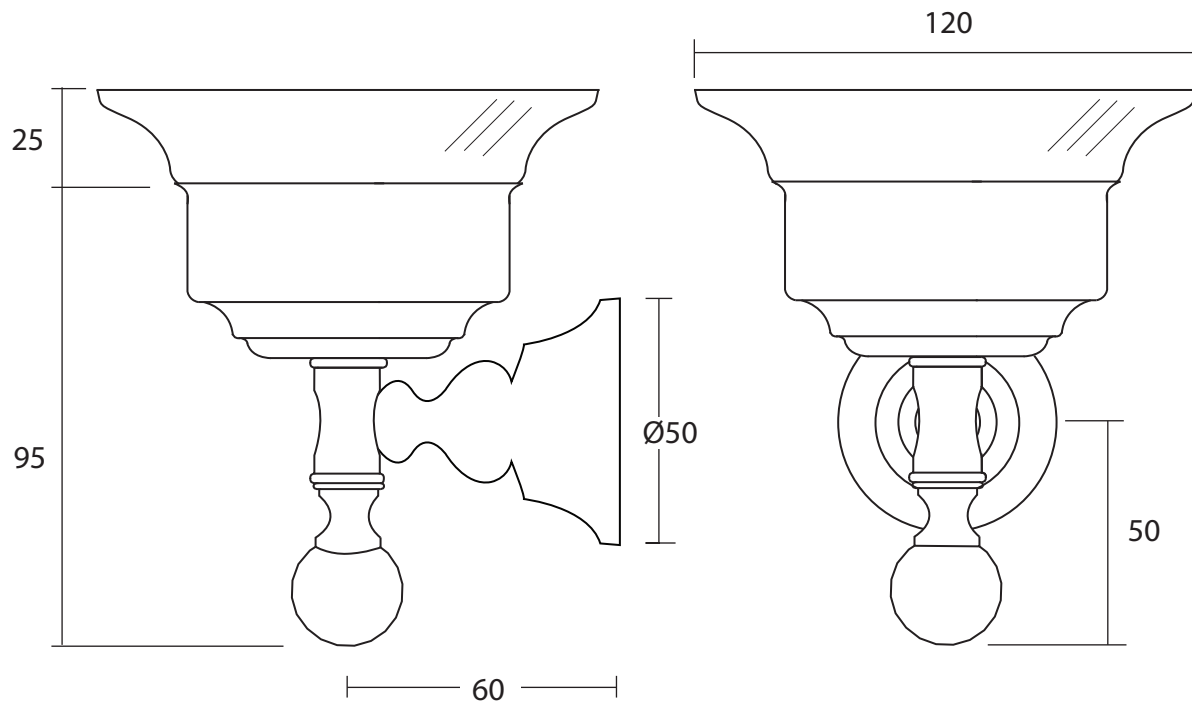

Accessories	
Pimlico	wall mounted glass soap dish

We recommend that all products are purchased with the assistance of a specialist bathroom retailer and always installed by an experienced installer who is a member of a recognized association. All sizes quoted are nominal: items may vary by plus or minus 2% against the figures quoted. When planning installations where dimensions are critical, it is essential that the space allowed for individual items is physically checked. Imperial Bathrooms can not be held liable for any costs associated with items not fitting in any given area. The contents of this statement are based on information correct at the time of publication. We reserve the right to make alterations and changes in product characteristics, fixing, packaging, operation etc at any time without notice.