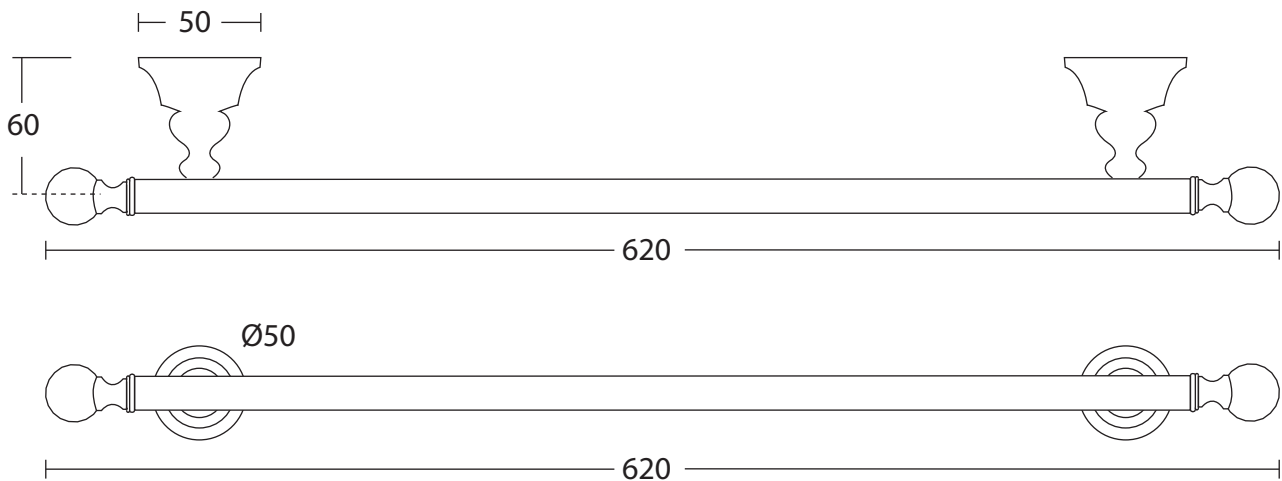

Accessories	
Pimlico	Towel rail 620mm

We recommend that all products are purchased with the assistance of a specialist bathroom retailer and always installed by an experienced installer who is a member of a recognized association. All sizes quoted are nominal: items may vary by plus or minus 2% against the figures quoted. When planning installations where dimensions are critical, it is essential that the space allowed for individual items is physically checked. Imperial Bathrooms can not be held liable for any costs associated with items not fitting in any given area. The contents of this statement are based on information correct at the time of publication. We reserve the right to make alterations and changes in product characteristics, fixing, packaging, operation etc at any time without notice.