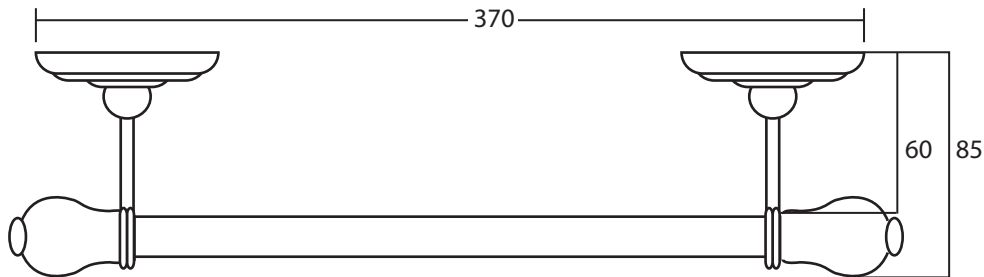

Accessories and Fittings

Rondine

Towel Rail 43cm

We recommend that all products are purchased with the assistance of a specialist bathroom retailer and always installed by an experienced installer who is a member of a recognized association. All sizes quoted are nominal: items may vary by plus or minus 2% against the figures quoted. When planning installations where dimensions are critical, it is essential that the space allowed for individual items is physically checked. Imperial Bathrooms can not be held liable for any costs associated with items not fitting in any given area. The contents of this statement are based on information correct at the time of publication. We reserve the right to make alterations and changes in product characteristics, fixing, packaging, operation etc at any time without notice.