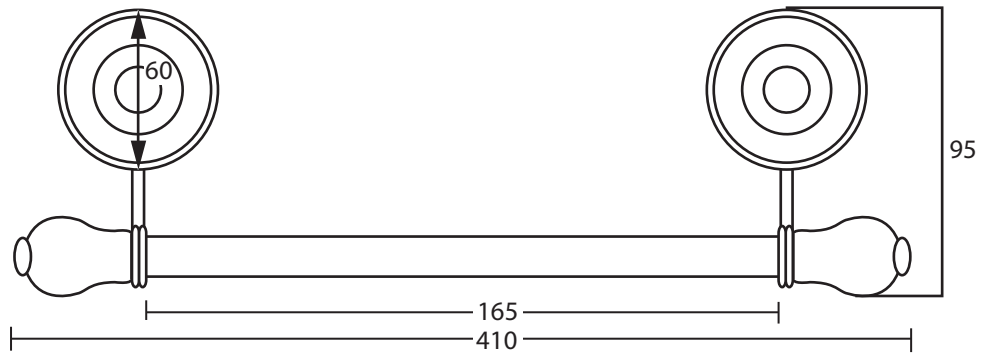

Accessories and Fittings

Rondine

Towel Rail 43cm

We recommend that all products are purchased with the assistance of a specialist bathroom retailer and always installed by an experienced installer who is a member of a recognized association. All sizes quoted are nominal: items may vary by plus or minus 2% against the figures quoted. When planning installations where dimensions are critical, it is essential that the space allowed for individual items is physically checked. Imperial Bathrooms can not be held liable for any costs associated with items not fitting in any given area. The contents of this statement are based on information correct at the time of publication. We reserve the right to make alterations and changes in product characteristics, fixing, packaging, operation etc at any time without notice.