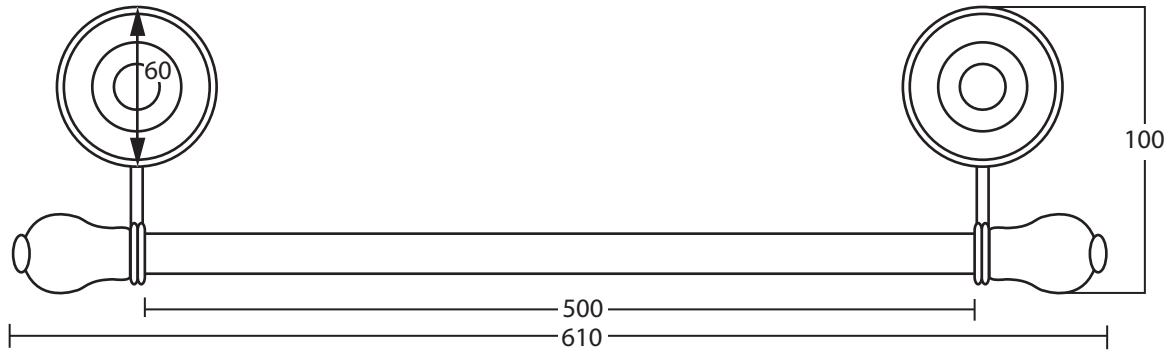

Accessories and Fittings

Rondine

Towel Rail 60cm

We recommend that all products are purchased with the assistance of a specialist bathroom retailer and always installed by an experienced installer who is a member of a recognized association. All sizes quoted are nominal: items may vary by plus or minus 2% against the figures quoted. When planning installations where dimensions are critical, it is essential that the space allowed for individual items is physically checked. Imperial Bathrooms can not be held liable for any costs associated with items not fitting in any given area. The contents of this statement are based on information correct at the time of publication. We reserve the right to make alterations and changes in product characteristics, fixing, packaging, operation etc at any time without notice.