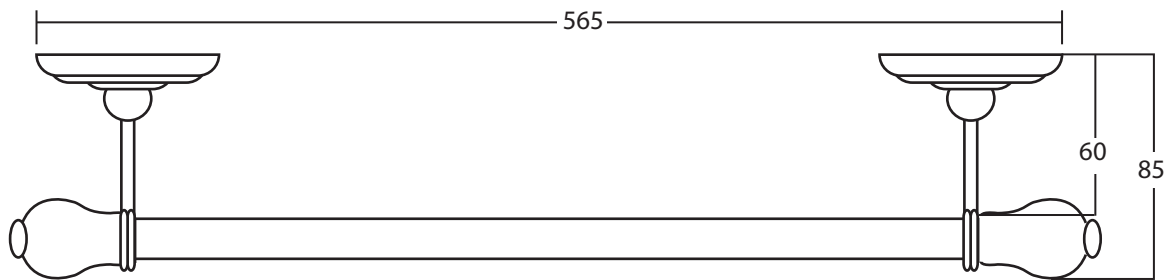

Accessories and Fittings

Rondine

Towel Rail 60cm

We recommend that all products are purchased with the assistance of a specialist bathroom retailer and always installed by an experienced installer who is a member of a recognized association. All sizes quoted are nominal: items may vary by plus or minus 2% against the figures quoted. When planning installations where dimensions are critical, it is essential that the space allowed for individual items is physically checked. Imperial Bathrooms can not be held liable for any costs associated with items not fitting in any given area. The contents of this statement are based on information correct at the time of publication. We reserve the right to make alterations and changes in product characteristics, fixing, packaging, operation etc at any time without notice.