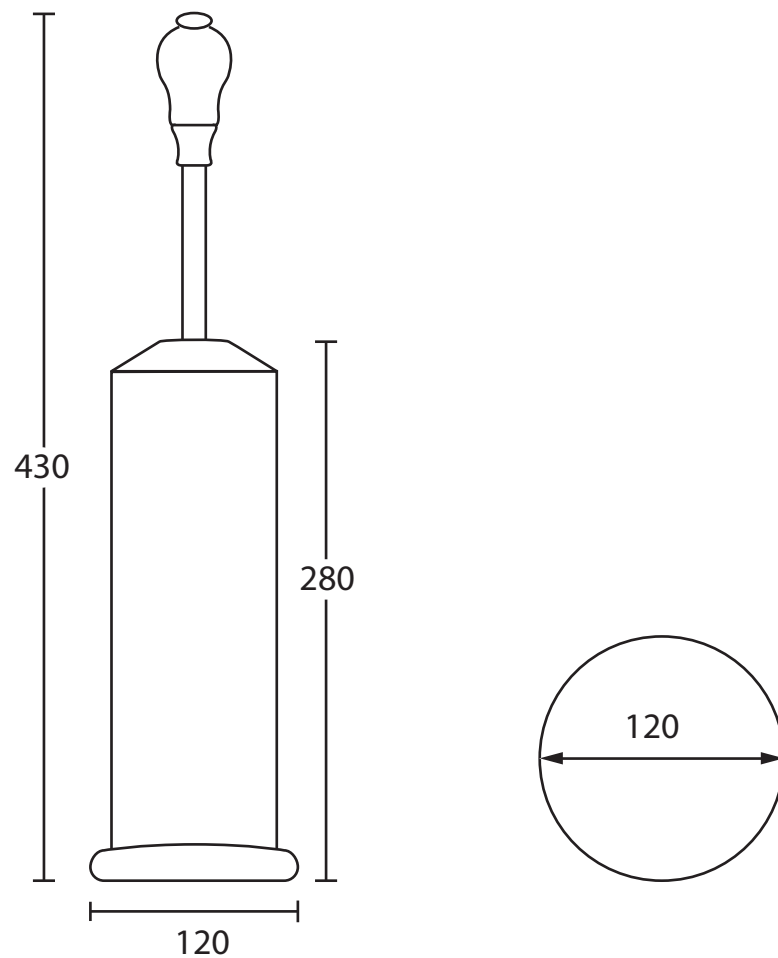

Accessories and Fittings

Rondine

Toilet brush

We recommend that all products are purchased with the assistance of a specialist bathroom retailer and always installed by an experienced installer who is a member of a recognized association. All sizes quoted are nominal: items may vary by plus or minus 2% against the figures quoted. When planning installations where dimensions are critical, it is essential that the space allowed for individual items is physically checked. Imperial Bathrooms can not be held liable for any costs associated with items not fitting in any given area. The contents of this statement are based on information correct at the time of publication. We reserve the right to make alterations and changes in product characteristics, fixing, packaging, operation etc at any time without notice.