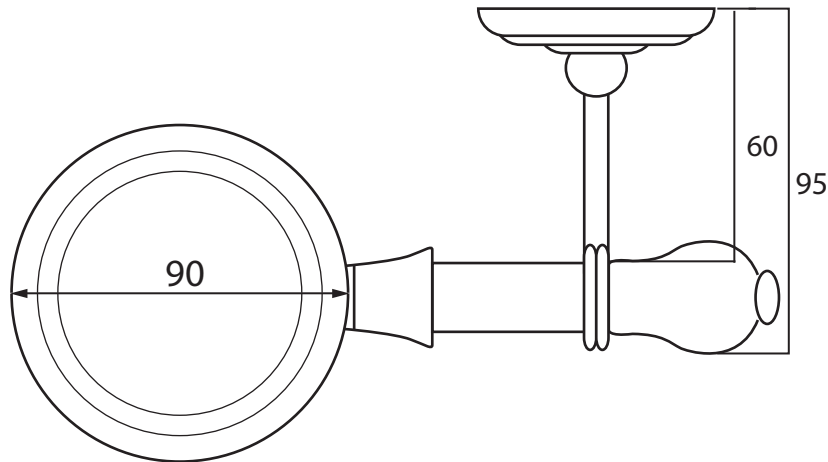

Accessories and Fittings

Rondine

Tumbler

We recommend that all products are purchased with the assistance of a specialist bathroom retailer and always installed by an experienced installer who is a member of a recognized association. All sizes quoted are nominal: items may vary by plus or minus 2% against the figures quoted. When planning installations where dimensions are critical, it is essential that the space allowed for individual items is physically checked. Imperial Bathrooms can not be held liable for any costs associated with items not fitting in any given area. The contents of this statement are based on information correct at the time of publication. We reserve the right to make alterations and changes in product characteristics, fixing, packaging, operation etc at any time without notice.