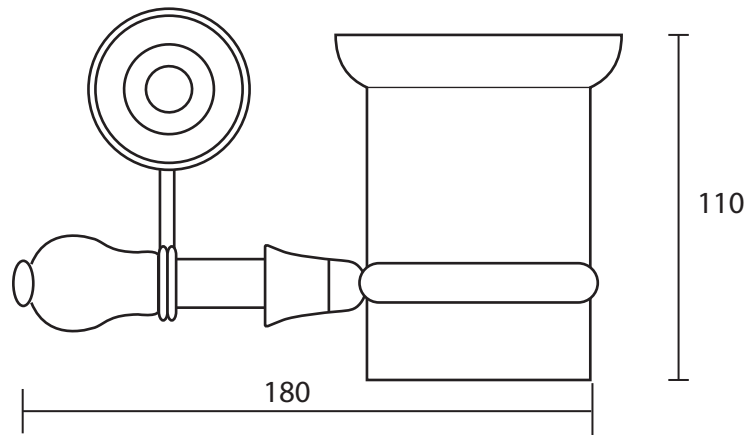

Accessories and Fittings

Rondine

Tumbler

We recommend that all products are purchased with the assistance of a specialist bathroom retailer and always installed by an experienced installer who is a member of a recognized association. All sizes quoted are nominal: items may vary by plus or minus 2% against the figures quoted. When planning installations where dimensions are critical, it is essential that the space allowed for individual items is physically checked. Imperial Bathrooms can not be held liable for any costs associated with items not fitting in any given area. The contents of this statement are based on information correct at the time of publication. We reserve the right to make alterations and changes in product characteristics, fixing, packaging, operation etc at any time without notice.