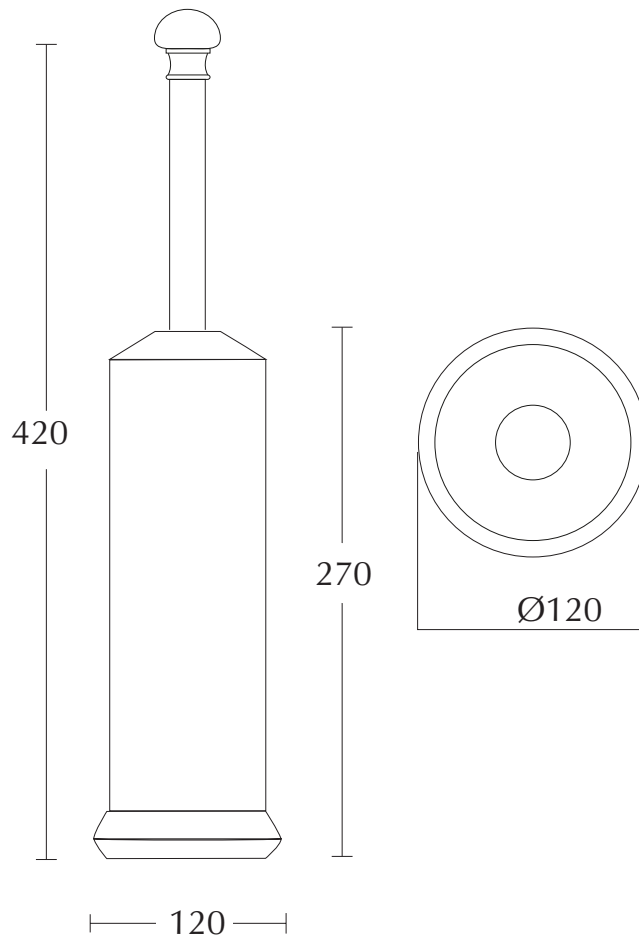

Accessories	
ISTIA	Toilet brush

We recommend that all products are purchased with the assistance of a specialist bathroom retailer and always installed by an experienced installer who is a member of a recognized association. All sizes quoted are nominal: items may vary by plus or minus 2% against the figures quoted. When planning installations where dimensions are critical, it is essential that the space allowed for individual items is physically checked. Imperial Bathrooms can not be held liable for any costs associated with items not fitting in any given area. The contents of this statement are based on information correct at the time of publication. We reserve the right to make alterations and changes in product characteristics, fixing, packaging, operation etc at any time without notice.