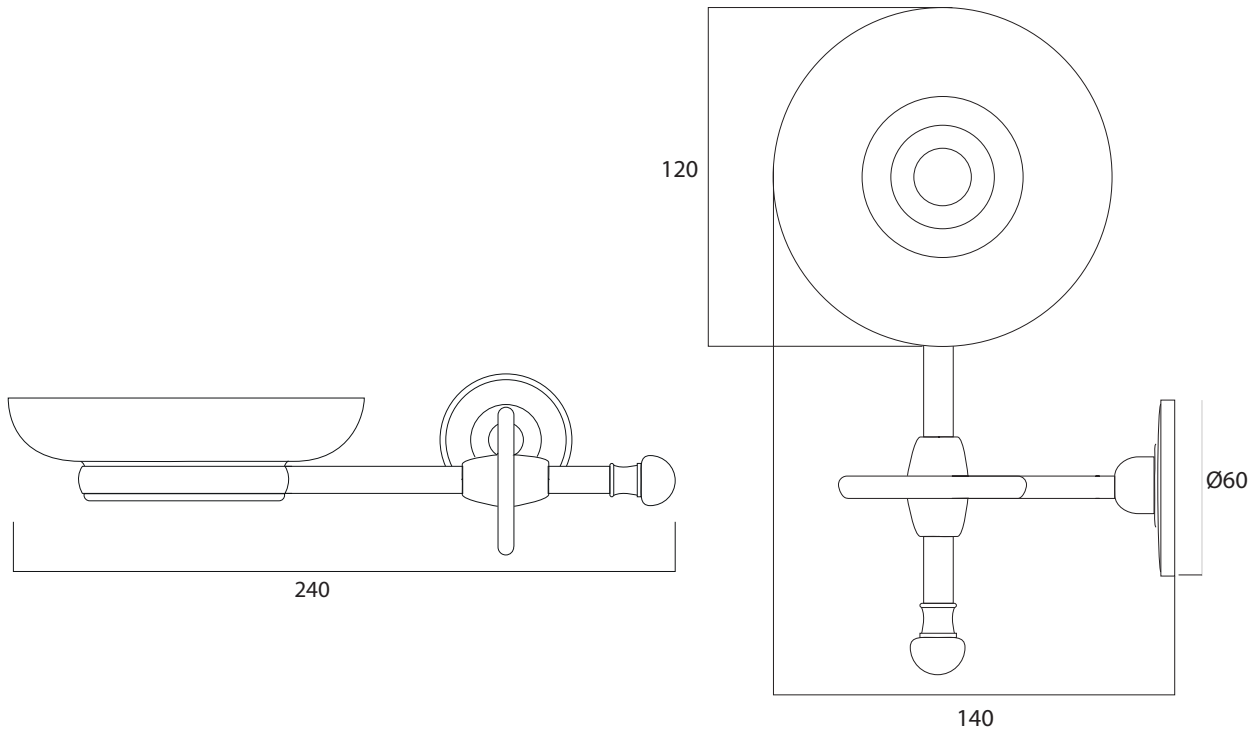

Accessories	
ISTIA	Wall Mounted Soap Dish Holder

We recommend that all products are purchased with the assistance of a specialist bathroom retailer and always installed by an experienced installer who is a member of a recognized association. All sizes quoted are nominal: items may vary by plus or minus 2% against the figures quoted. When planning installations where dimensions are critical, it is essential that the space allowed for individual items is physically checked. Imperial Bathrooms can not be held liable for any costs associated with items not fitting in any given area. The contents of this statement are based on information correct at the time of publication. We reserve the right to make alterations and changes in product characteristics, fixing, packaging, operation etc at any time without notice.