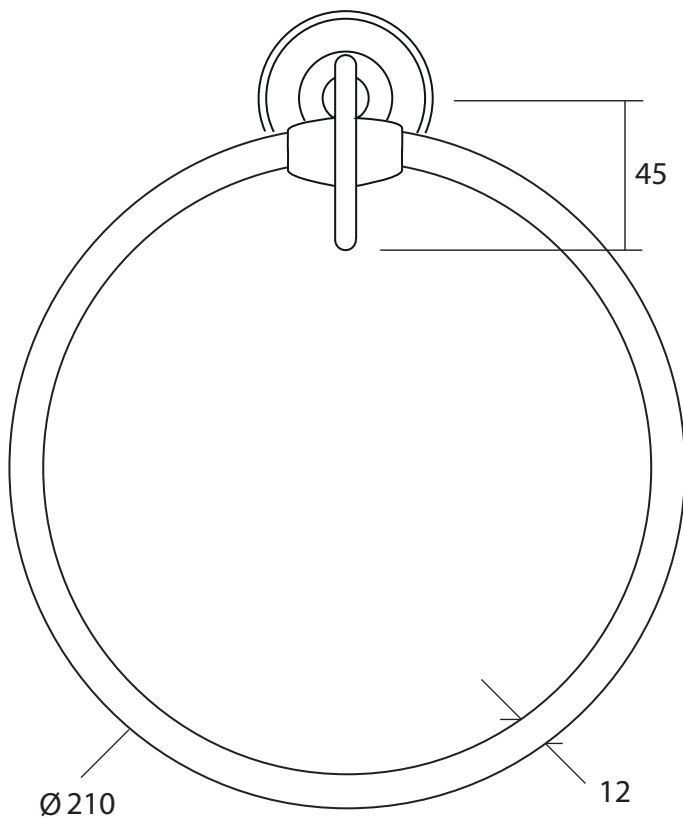

Accessories	
ISTIA	Wall Mounted Towel Ring

We recommend that all products are purchased with the assistance of a specialist bathroom retailer and always installed by an experienced installer who is a member of a recognized association. All sizes quoted are nominal: items may vary by plus or minus 2% against the figures quoted. When planning installations where dimensions are critical, it is essential that the space allowed for individual items is physically checked. Imperial Bathrooms can not be held liable for any costs associated with items not fitting in any given area. The contents of this statement are based on information correct at the time of publication. We reserve the right to make alterations and changes in product characteristics, fixing, packaging, operation etc at any time without notice.