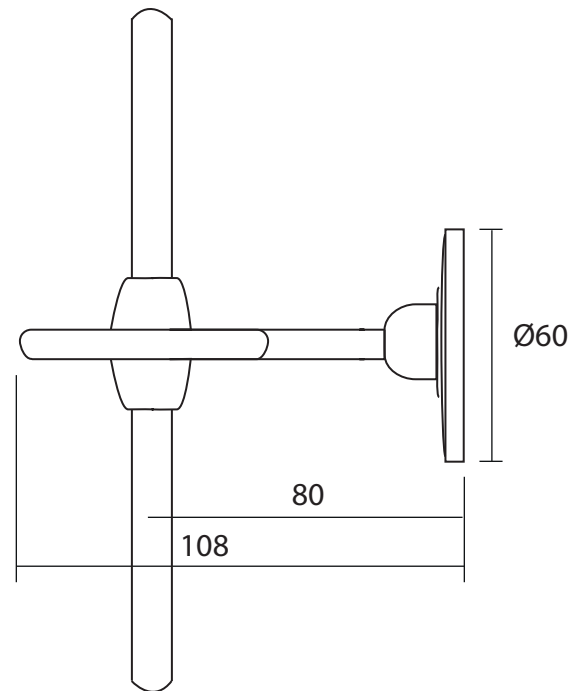

Accessories	
ISTIA	Wall Mounted Towel Ring

We recommend that all products are purchased with the assistance of a specialist bathroom retailer and always installed by an experienced installer who is a member of a recognized association. All sizes quoted are nominal: items may vary by plus or minus 2% against the figures quoted. When planning installations where dimensions are critical, it is essential that the space allowed for individual items is physically checked. Imperial Bathrooms can not be held liable for any costs associated with items not fitting in any given area. The contents of this statement are based on information correct at the time of publication. We reserve the right to make alterations and changes in product characteristics, fixing, packaging, operation etc at any time without notice.