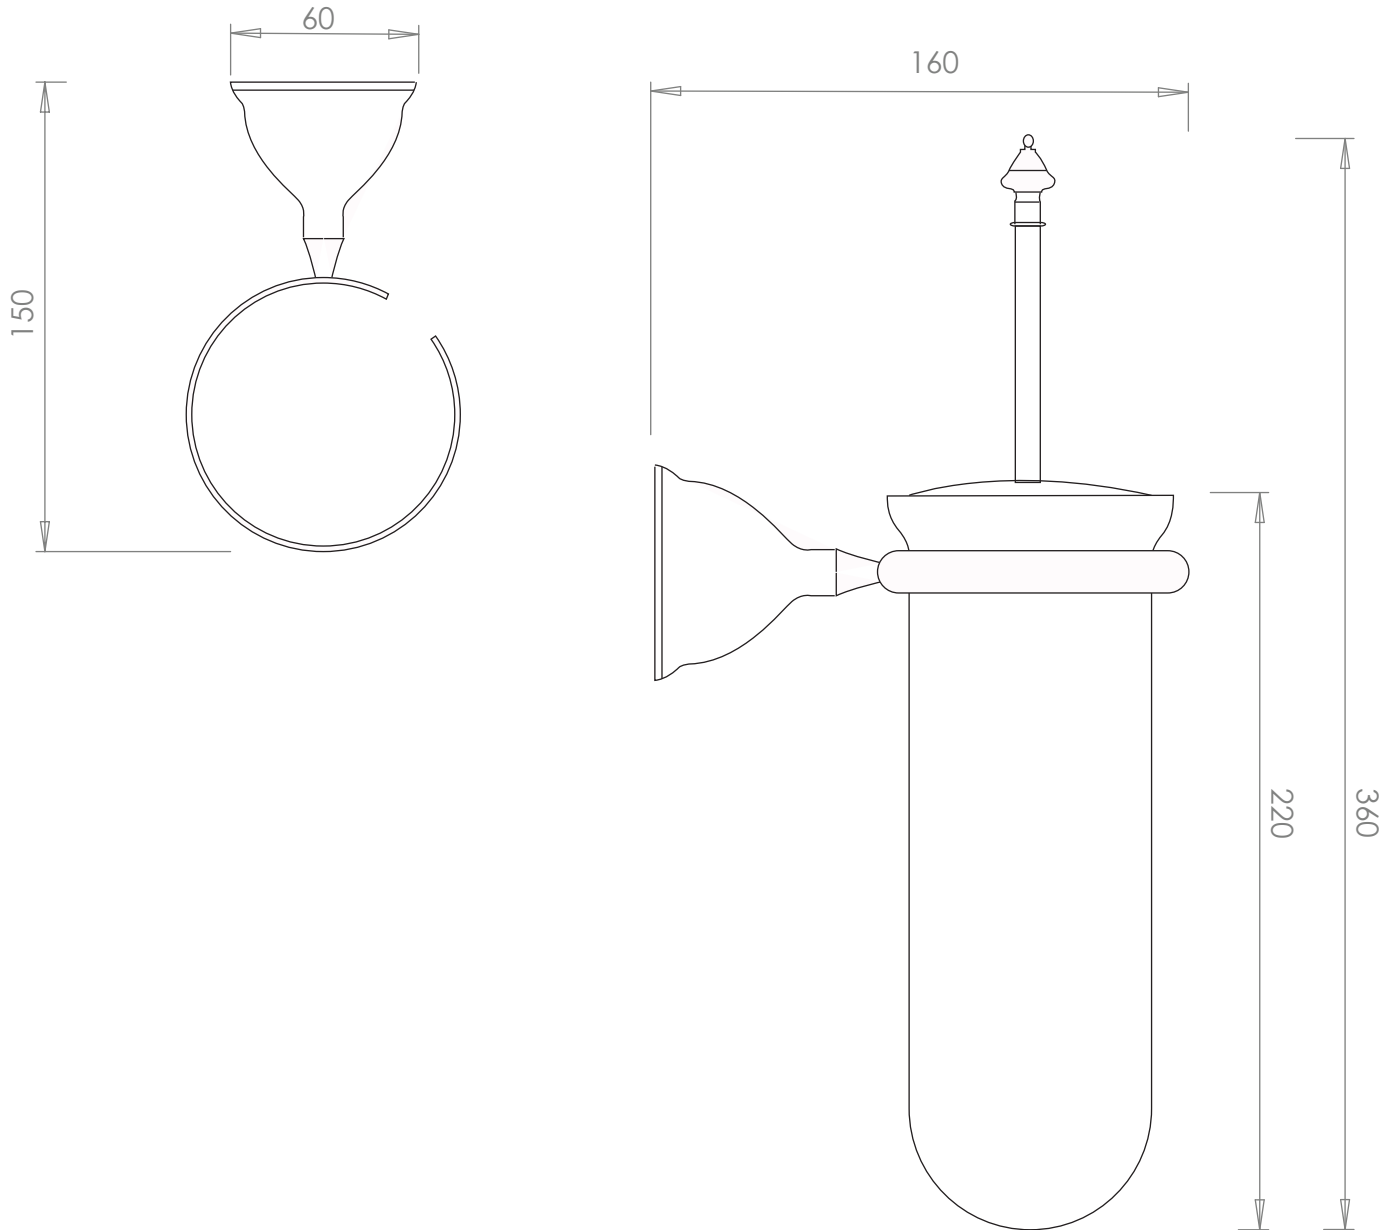

Accessories & Fittings	
Avignon	Toilet Brush (Wall Mounted)

We recommend that all products are purchased with the assistance of a specialist bathroom retailer and always installed by an experienced installer who is a member of a recognized association. All sizes quoted are nominal: items may vary by plus or minus 2% against the figures quoted. When planning installations where dimensions are critical, it is essential that the space allowed for individual items is physically checked. Imperial Bathrooms can not be held liable for any costs associated with items not fitting in any given area. The contents of this statement are based on information correct at the time of publication. We reserve the right to make alterations and changes in product characteristics, fixing, packaging, operation etc at any time without notice.