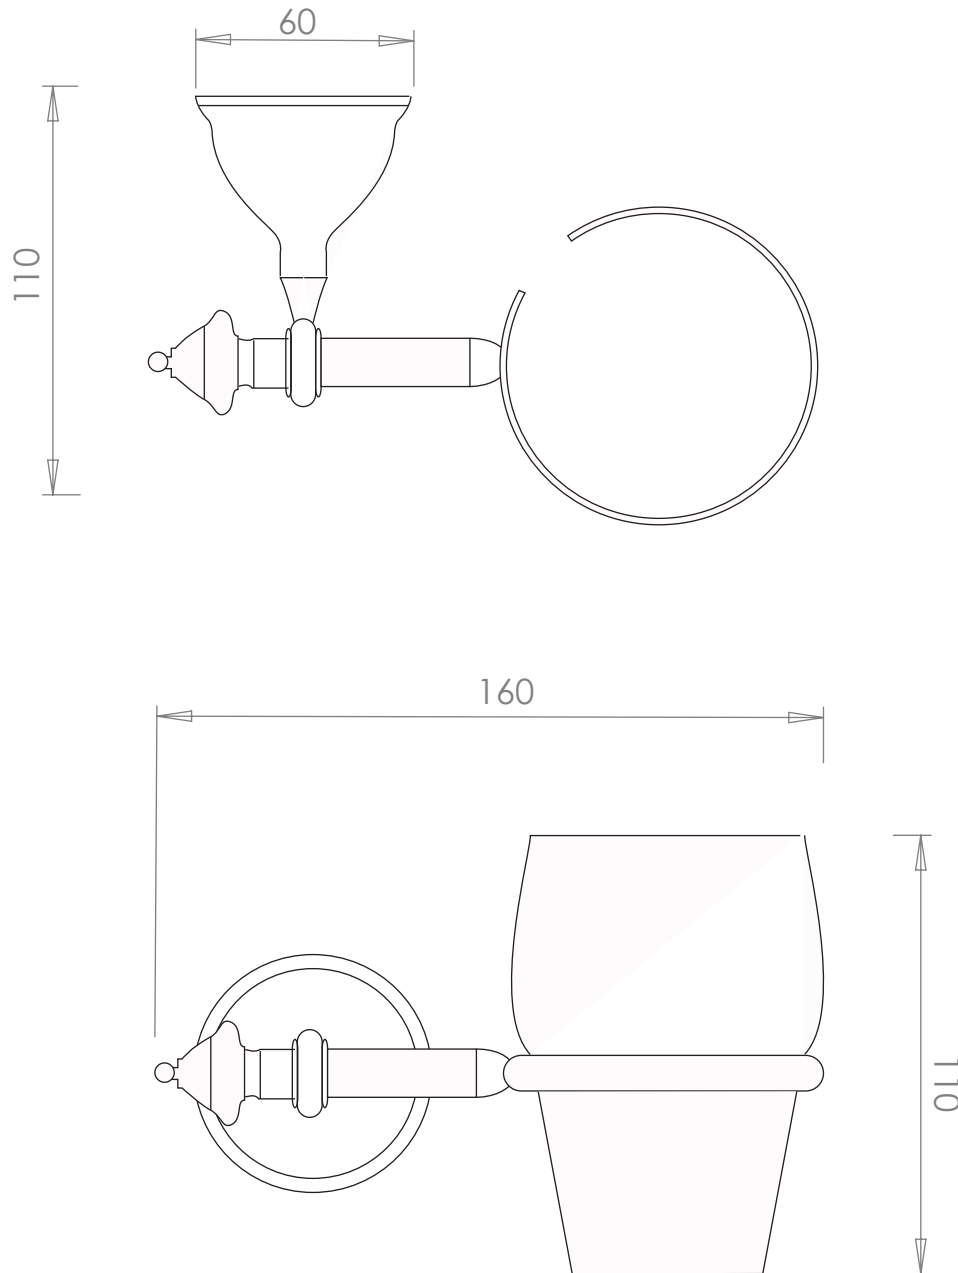

Accessories & Fittings	
Avignon	Tumbler

We recommend that all products are purchased with the assistance of a specialist bathroom retailer and always installed by an experienced installer who is a member of a recognized association. All sizes quoted are nominal: items may vary by plus or minus 2% against the figures quoted. When planning installations where dimensions are critical, it is essential that the space allowed for individual items is physically checked. Imperial Bathrooms can not be held liable for any costs associated with items not fitting in any given area. The contents of this statement are based on information correct at the time of publication. We reserve the right to make alterations and changes in product characteristics, fixing, packaging, operation etc at any time without notice.