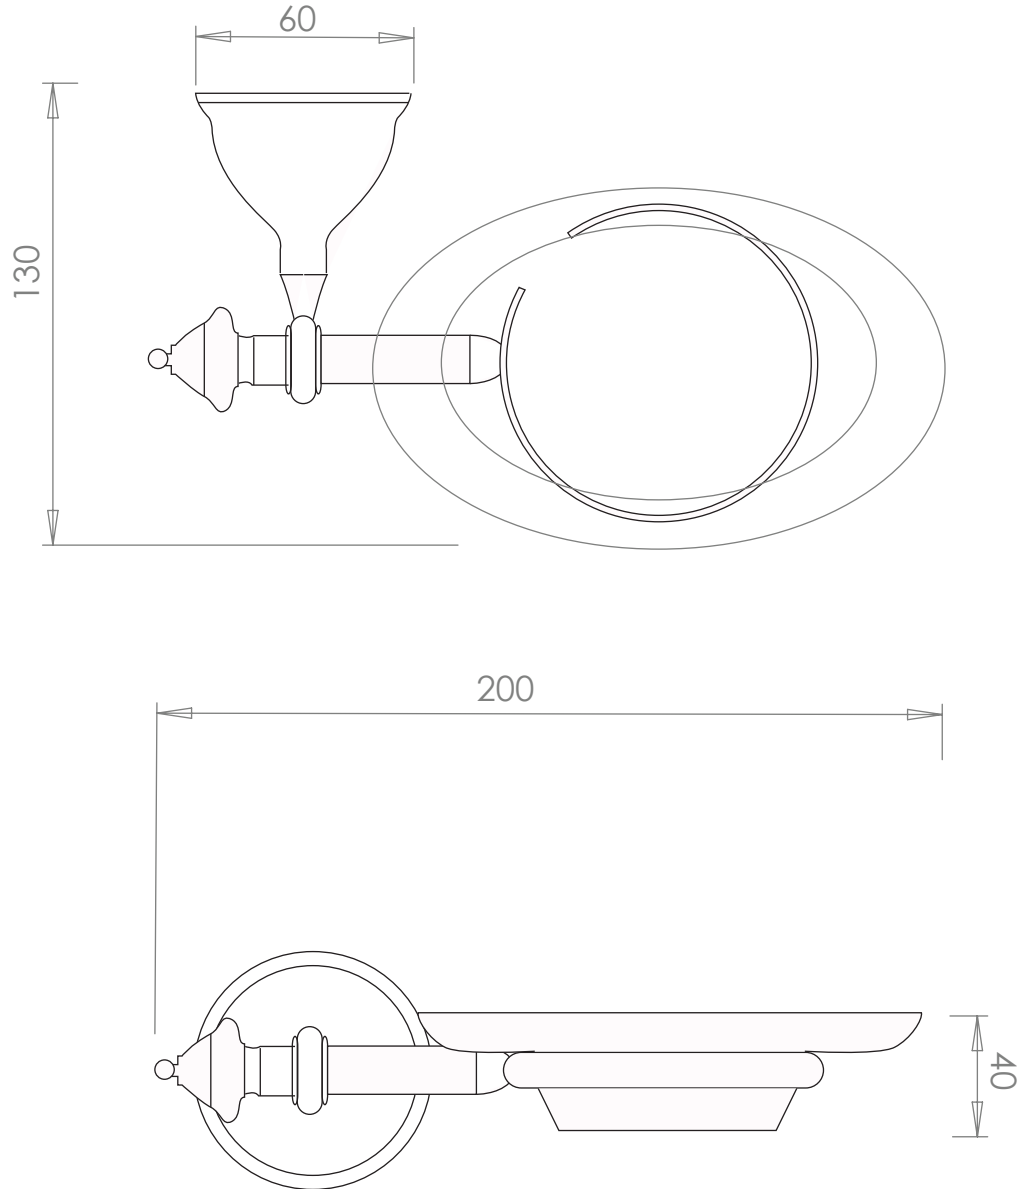

Accessories & Fittings	
Avignon	Soap Dish

We recommend that all products are purchased with the assistance of a specialist bathroom retailer and always installed by an experienced installer who is a member of a recognized association. All sizes quoted are nominal: items may vary by plus or minus 2% against the figures quoted. When planning installations where dimensions are critical, it is essential that the space allowed for individual items is physically checked. Imperial Bathrooms can not be held liable for any costs associated with items not fitting in any given area. The contents of this statement are based on information correct at the time of publication. We reserve the right to make alterations and changes in product characteristics, fixing, packaging, operation etc at any time without notice.