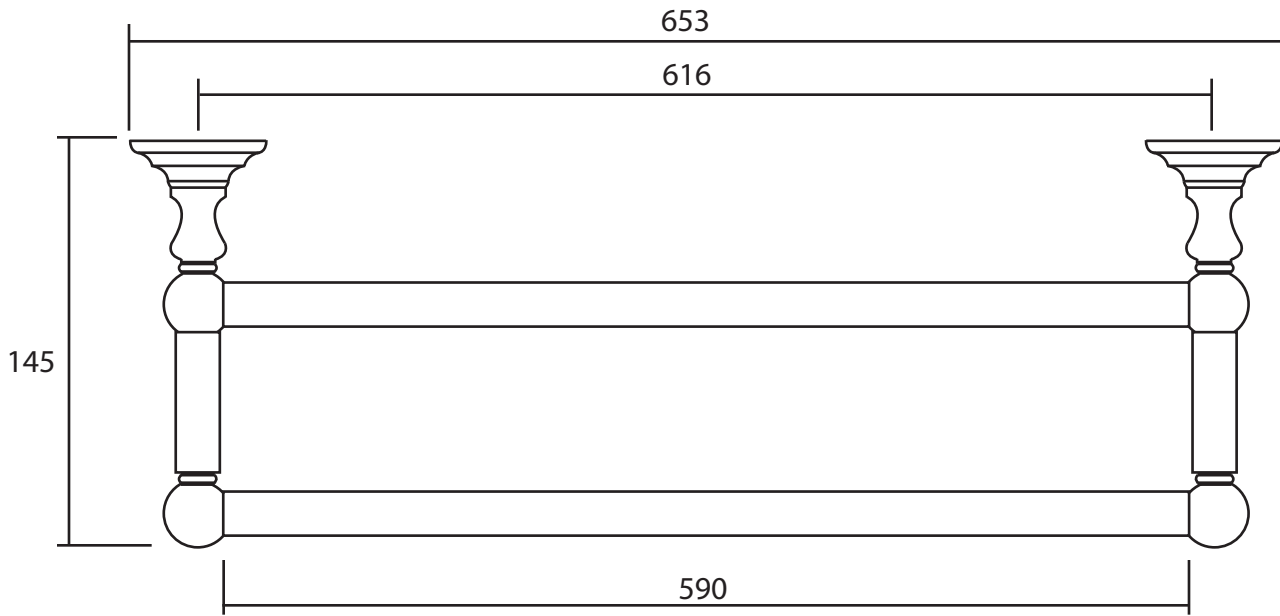

Accessories	
Richmond	Towel rail double

We recommend that all products are purchased with the assistance of a specialist bathroom retailer and always installed by an experienced installer who is a member of a recognized association. All sizes quoted are nominal: items may vary by plus or minus 2% against the figures quoted. When planning installations where dimensions are critical, it is essential that the space allowed for individual items is physically checked. Imperial Bathrooms can not be held liable for any costs associated with items not fitting in any given area. The contents of this statement are based on information correct at the time of publication. We reserve the right to make alterations and changes in product characteristics, fixing, packaging, operation etc at any time without notice.