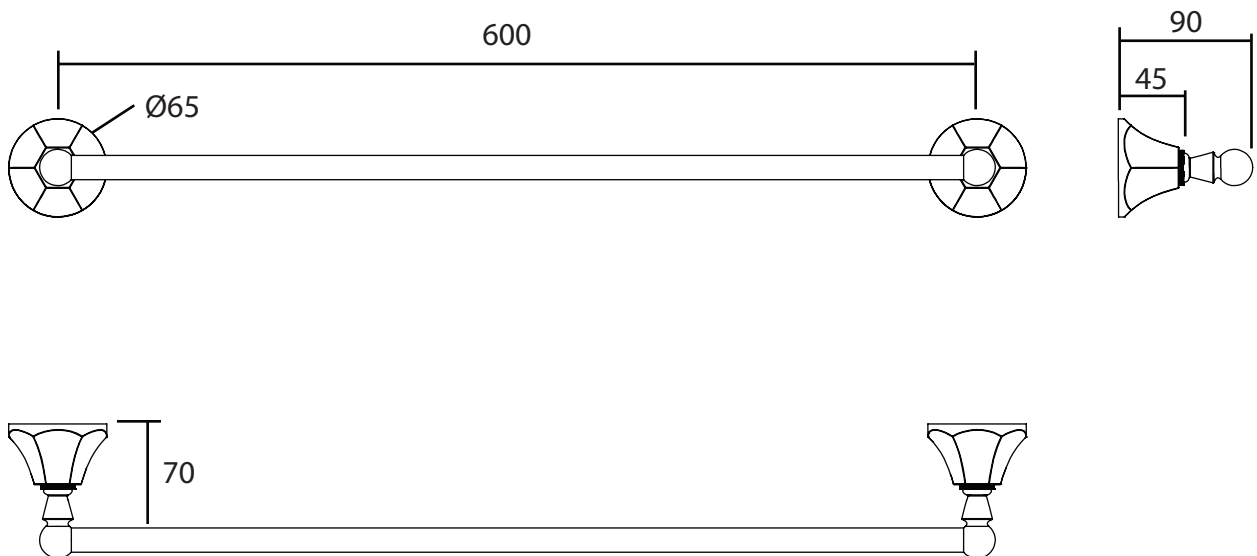

| Accessories | |
|-------------|----------------|
| Plaza | Towel Rail 600 |

We recommend that all products are purchased with the assistance of a specialist bathroom retailer and always installed by an experienced installer who is a member of a recognized association. All sizes quoted are nominal: items may vary by plus or minus 2% against the figures quoted. When planning installations where dimensions are critical, it is essential that the space allowed for individual items is physically checked. Imperial Bathrooms can not be held liable for any costs associated with items not fitting in any given area. The contents of this statement are based on information correct at the time of publication. We reserve the right to make alterations and changes in product characteristics, fixing, packaging, operation etc at any time without notice.