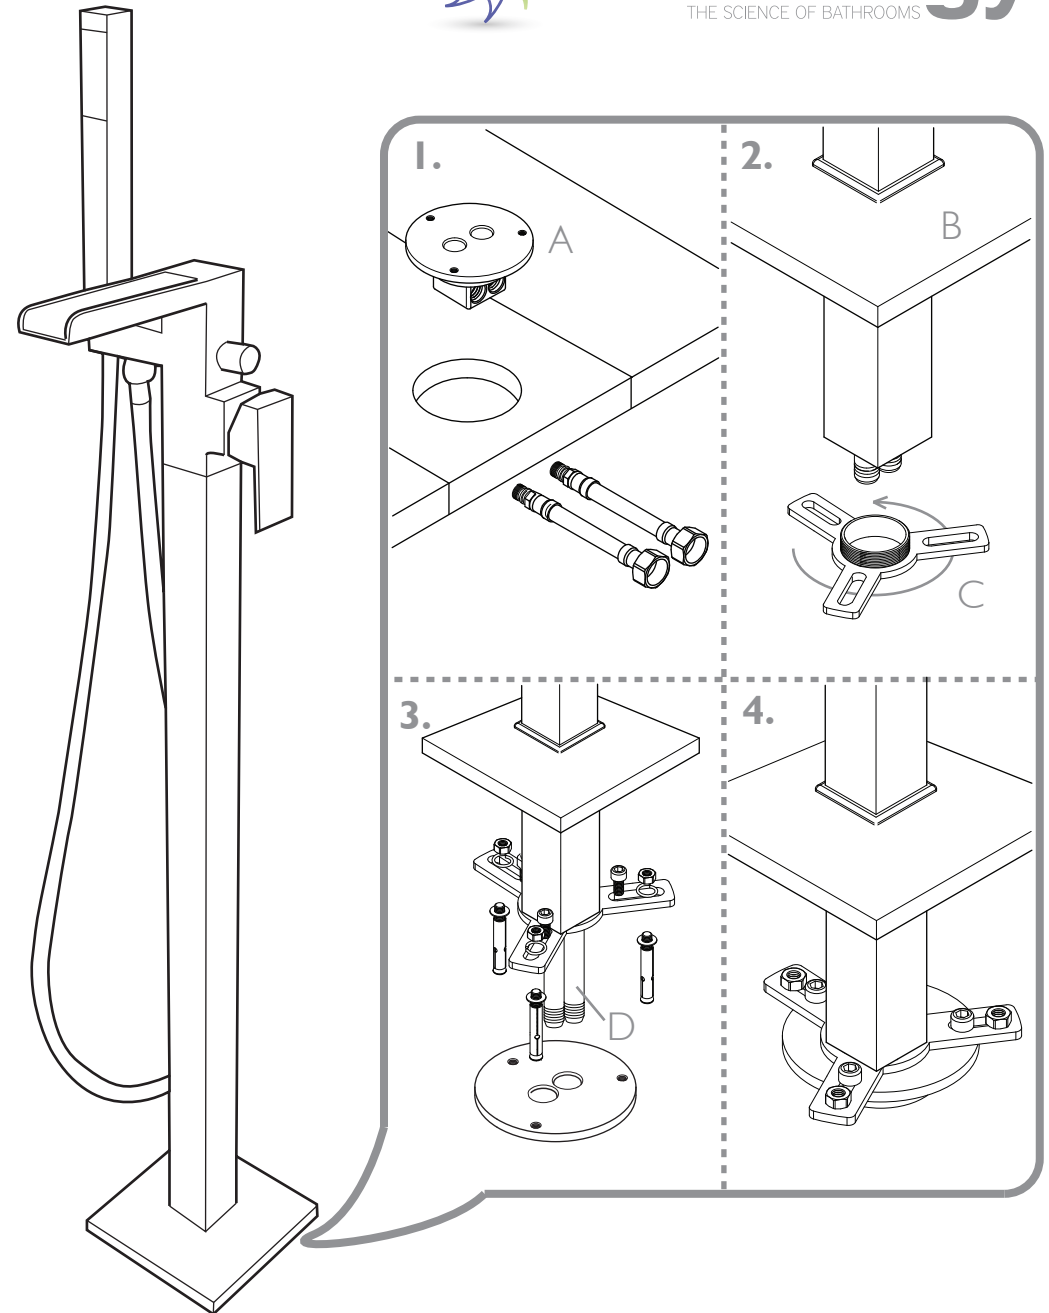

TETRA- Freestanding Bath / Shower Mixer Installation & Aftercare Instructions

Installation Procedures

Prior to installation flush out the pipe work to remove debris and then ensure the water supply is turned off.

Refer to diagram and ensure all components are present.

1. Position the connection plate (A) on to the floor in a suitable position that allows easy connection of the flexible hoses and the water supply.
2. Ensure that the square base plate cover (B) is on the column of the bath shower mixer and then attach the base plate (C) to the base of the mixer column.
3. Connect the bath shower mixer to the floor via the connection plate (C). The screw fixings supplied are suitable for use on a concrete floor. If connecting to wooden floorboards, other suitable fixing screws will be required. Ensure that the water supply pipes (D) are correctly assembled into the connection plate inlet holes.
4. Turn the water supply back on to check the water is flowing correctly through the bath mixer and shower head. Check the connections for leaks.
5. Lower the base plate cover over the fittings.

Aftercare Instructions

Whilst the item has a high quality durable finish, it should nevertheless be treated with care. Surfaces should be cleaned only using a soft damp cloth and clean water and dried using a soft cotton cloth. Bath cleaning products, even non scratch ones could damage the finished surface.

Customer Services

Soakology, Unit 5, Brassmill Lane Enterprise Centre Brassmill Lane, Bath, BA1 3JN
t. 0845 862 9888 e. contact@soakology.co.uk w: www.soakology.co.uk