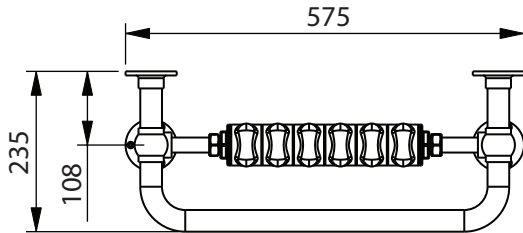

Radiators, Towel Warmers & Shelves

Towel Warmers	Malmö 6 Bar Heated Towel Radiator
---------------	-----------------------------------

Installation Note:
All dimensions are subject to $\pm 3\text{mm}$ tolerance.

**** NOTE****
Valve centres only apply to Valves supplied by Imperial Bathrooms.

Output 2728 BTU

We recommend that all products are purchased with the assistance of a specialist bathroom retailer and always installed by an experienced installer who is a member of a recognized association. All sizes quoted are nominal: items may vary by plus or minus 3mm against the figures quoted. When planning installations where dimensions are critical, it is essential that the space allowed for individual items is physically checked. Imperial Bathrooms can not be held liable for any costs associated with items not fitting in any given area. The contents of this statement are based on information correct at the time of publication. We reserve the right to make alterations and changes in product characteristics, fixing, packaging, operation etc at any time without notice.