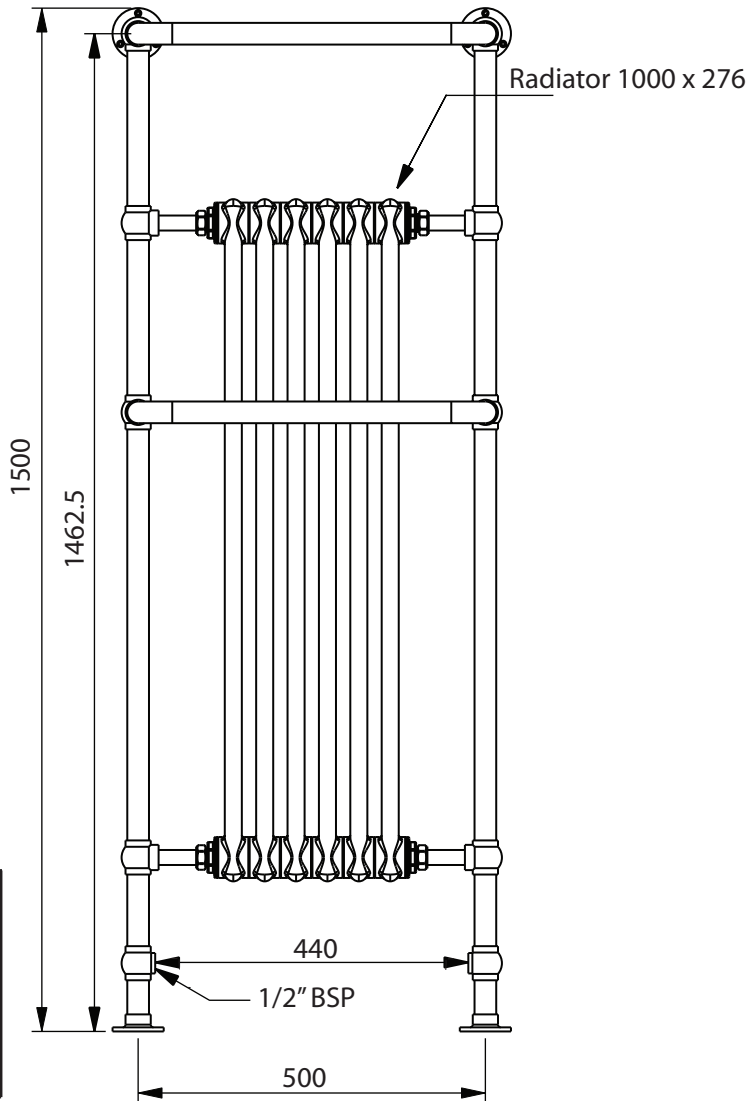

Radiators, Towel Warmers & Shelves

Towel Warmers	Malmö 6 Bar Heated Towel Radiator
---------------	-----------------------------------

Installation Note:
All dimensions are subject to $\pm 3\text{mm}$ tolerance.

**** NOTE****
Valve centres only apply to Valves supplied by Imperial Bathrooms.

Output 2728 BTU

We recommend that all products are purchased with the assistance of a specialist bathroom retailer and always installed by an experienced installer who is a member of a recognized association. All sizes quoted are nominal: items may vary by plus or minus 3mm against the figures quoted. When planning installations where dimensions are critical, it is essential that the space allowed for individual items is physically checked. Imperial Bathrooms can not be held liable for any costs associated with items not fitting in any given area. The contents of this statement are based on information correct at the time of publication. We reserve the right to make alterations and changes in product characteristics, fixing, packaging, operation etc at any time without notice.