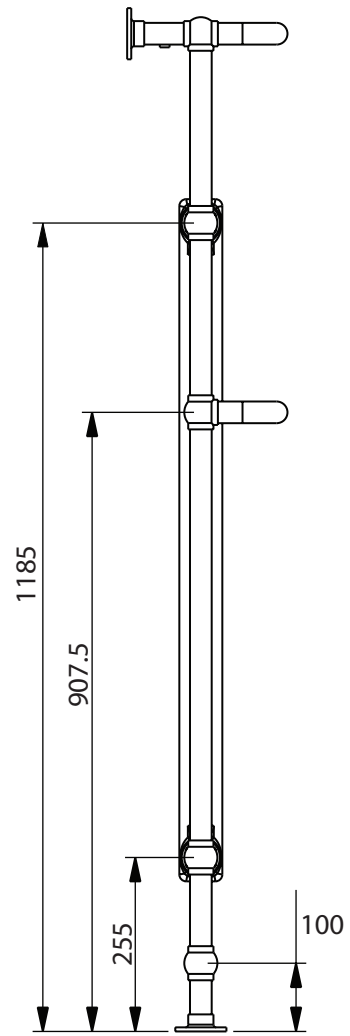

Radiators, Towel Warmers & Shelves

Towel Warmers	Malmö 6 Bar Heated Towel Radiator
---------------	-----------------------------------

Installation Note:
All dimensions are subject to $\pm 3\text{mm}$ tolerance.

**** NOTE****
Valve centres only apply to Valves supplied by Imperial Bathrooms.

Output 2728 BTU

We recommend that all products are purchased with the assistance of a specialist bathroom retailer and always installed by an experienced installer who is a member of a recognized association. All sizes quoted are nominal: items may vary by plus or minus 3mm against the figures quoted. When planning installations where dimensions are critical, it is essential that the space allowed for individual items is physically checked. Imperial Bathrooms can not be held liable for any costs associated with items not fitting in any given area. The contents of this statement are based on information correct at the time of publication. We reserve the right to make alterations and changes in product characteristics, fixing, packaging, operation etc at any time without notice.