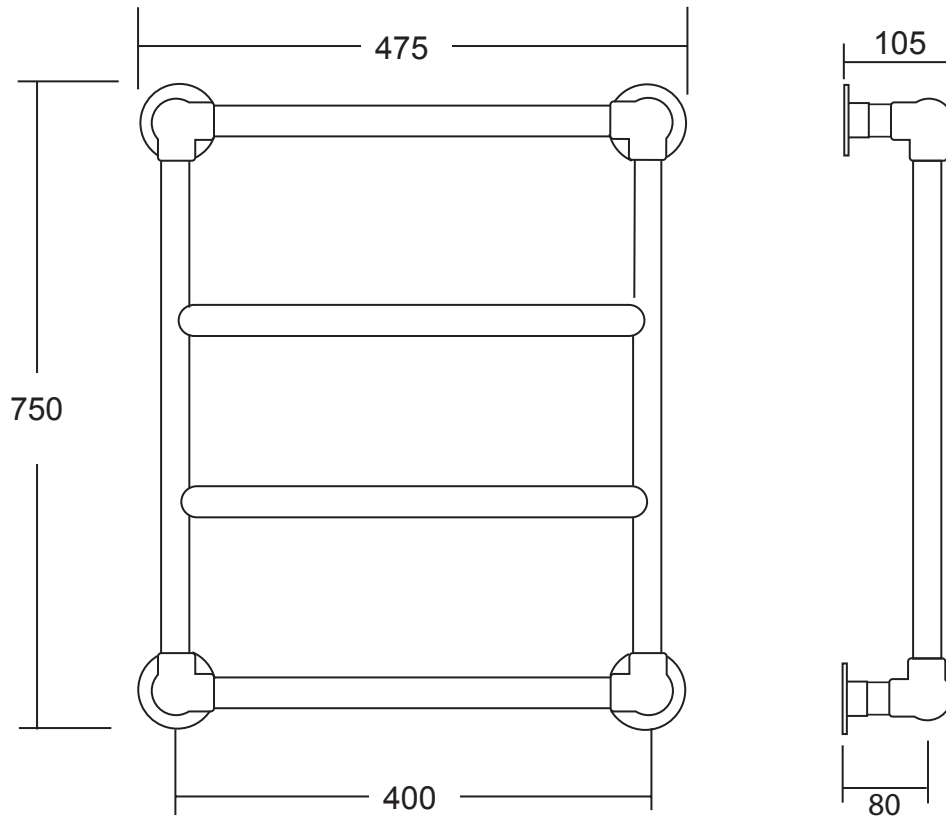

Radiators, Towel Warmers & Shelves

Towel Warmers	Lund Wall 475mm Heated Towel Radiator
---------------	---------------------------------------

Installation Note:
All dimensions are subject to ± 3 mm tolerance.

Output 907 BTU

**** NOTE****
Valve centres only apply to Valves supplied by Imperial Bathrooms.

We recommend that all products are purchased with the assistance of a specialist bathroom retailer and always installed by an experienced installer who is a member of a recognized association. All sizes quoted are nominal: items may vary by plus or minus 3mm against the figures quoted. When planning installations where dimensions are critical, it is essential that the space allowed for individual items is physically checked. Imperial Bathrooms can not be held liable for any costs associated with items not fitting in any given area. The contents of this statement are based on information correct at the time of publication. We reserve the right to make alterations and changes in product characteristics, fixing, packaging, operation etc at any time without notice.