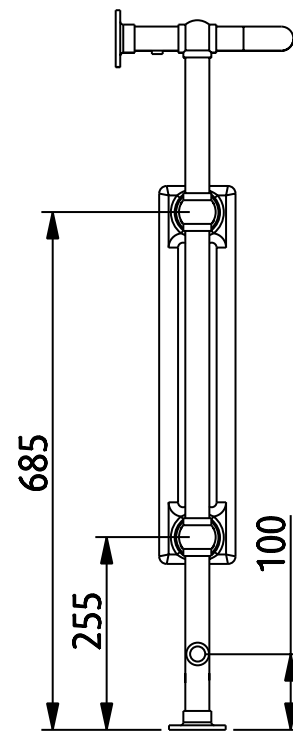

Radiators, Towel Warmers & Shelves

Towel Warmers	Malmö 8 Bar Heated Towel Radiator
---------------	-----------------------------------

Output 3383 BTU

We recommend that all products are purchased with the assistance of a specialist bathroom retailer and always installed by an experienced installer who is a member of a recognized association. All sizes quoted are nominal: items may vary by plus or minus 3mm against the figures quoted. When planning installations where dimensions are critical, it is essential that the space allowed for individual items is physically checked. Imperial Bathrooms can not be held liable for any costs associated with items not fitting in any given area. The contents of this statement are based on information correct at the time of publication. We reserve the right to make alterations and changes in product characteristics, fixing, packaging, operation etc at any time without notice.