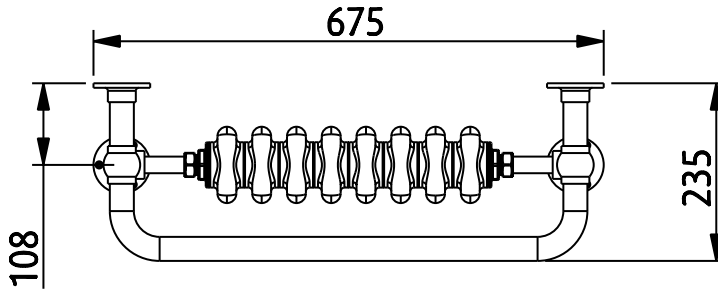

Radiators, Towel Warmers & Shelves

Towel Warmers	Malmö 8 Bar Heated Towel Radiator
---------------	-----------------------------------

Output 3383 BTU

We recommend that all products are purchased with the assistance of a specialist bathroom retailer and always installed by an experienced installer who is a member of a recognized association. All sizes quoted are nominal: items may vary by plus or minus 3mm against the figures quoted. When planning installations where dimensions are critical, it is essential that the space allowed for individual items is physically checked. Imperial Bathrooms can not be held liable for any costs associated with items not fitting in any given area. The contents of this statement are based on information correct at the time of publication. We reserve the right to make alterations and changes in product characteristics, fixing, packaging, operation etc at any time without notice.