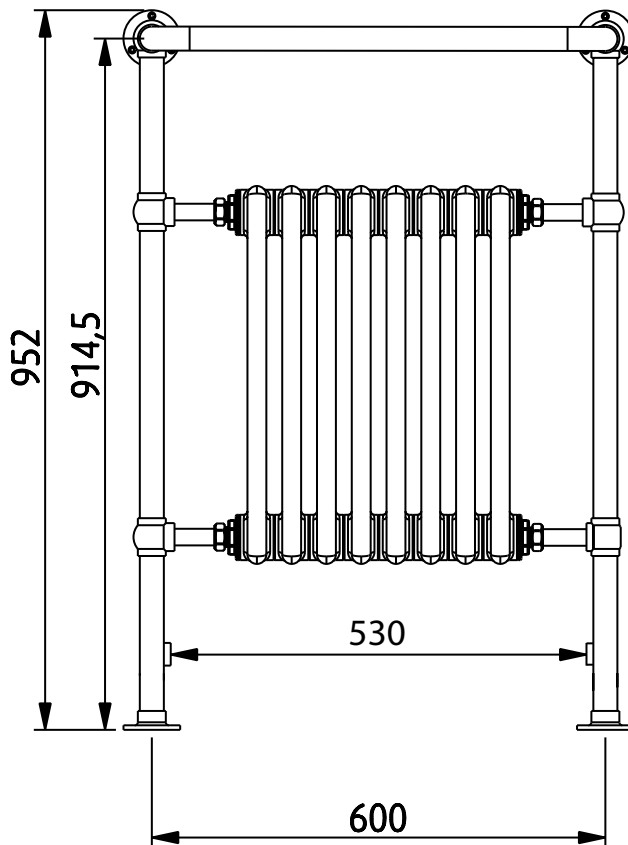

Radiators, Towel Warmers & Shelves

Towel Warmers	Malmö 8 Bar Heated Towel Radiator
---------------	-----------------------------------

Output 3383 BTU

We recommend that all products are purchased with the assistance of a specialist bathroom retailer and always installed by an experienced installer who is a member of a recognized association. All sizes quoted are nominal: items may vary by plus or minus 3mm against the figures quoted. When planning installations where dimensions are critical, it is essential that the space allowed for individual items is physically checked. Imperial Bathrooms can not be held liable for any costs associated with items not fitting in any given area. The contents of this statement are based on information correct at the time of publication. We reserve the right to make alterations and changes in product characteristics, fixing, packaging, operation etc at any time without notice.