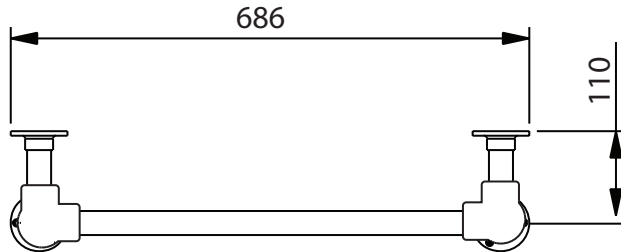

Radiators, Towel Warmers & Shelves

Towel Warmers	Amal 2009 Heated Towel Radiator

Installation Note:
All dimensions are subject to $\pm 3\text{mm}$ tolerance.

Output 1596 BTU

** NOTE**
Valve centres only apply to Valves supplied by Imperial Bathrooms.

We recommend that all products are purchased with the assistance of a specialist bathroom retailer and always installed by an experienced installer who is a member of a recognized association. All sizes quoted are nominal: items may vary by plus or minus 3mm against the figures quoted. When planning installations where dimensions are critical, it is essential that the space allowed for individual items is physically checked. Imperial Bathrooms can not be held liable for any costs associated with items not fitting in any given area. The contents of this statement are based on information correct at the time of publication. We reserve the right to make alterations and changes in product characteristics, fixing, packaging, operation etc at any time without notice.

For further information on fitting guidelines, Terms and Conditions and Warrantee details, please refer to the back of the Design Guide or contact Imperial's Customer Service team on 0870 60 61 62 3 or sales@imperial-bathrooms.co.uk