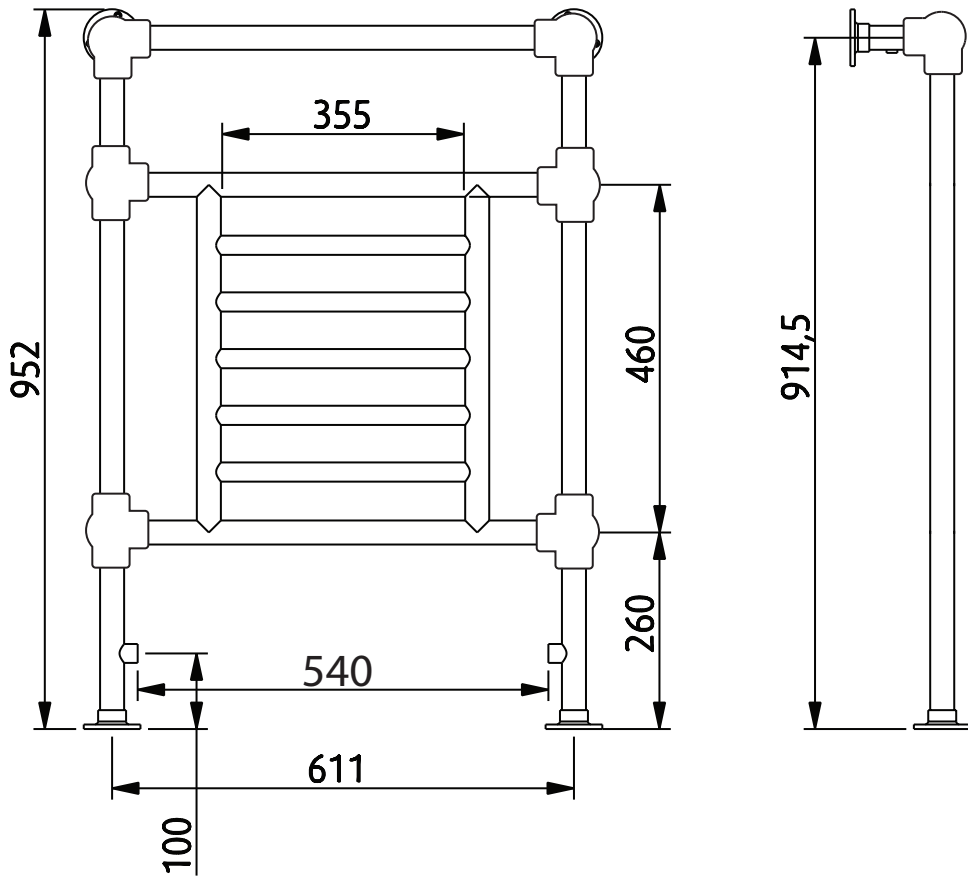

Radiators, Towel Warmers & Shelves

Towel Warmers	Amal 2009 Heated Towel Radiator

Installation Note:
All dimensions are subject to $\pm 3\text{mm}$ tolerance.

Output 1596 BTU

** NOTE**
Valve centres only apply to Valves supplied by Imperial Bathrooms.

We recommend that all products are purchased with the assistance of a specialist bathroom retailer and always installed by an experienced installer who is a member of a recognized association. All sizes quoted are nominal: items may vary by plus or minus 3mm against the figures quoted. When planning installations where dimensions are critical, it is essential that the space allowed for individual items is physically checked. Imperial Bathrooms can not be held liable for any costs associated with items not fitting in any given area. The contents of this statement are based on information correct at the time of publication. We reserve the right to make alterations and changes in product characteristics, fixing, packaging, operation etc at any time without notice.

For further information on fitting guidelines, Terms and Conditions and Warrantee details, please refer to the back of the Design Guide or contact Imperial's Customer Service team on 0870 60 61 62 3 or sales@imperial-bathrooms.co.uk