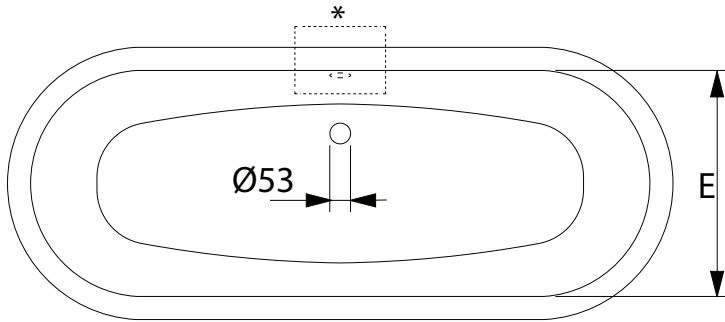

Bath Collection	
Luxury Baths	Baglioni cast iron bath

1700	1700	680	492	1620	585	665	465	390	725	250	-	-	-	-	-	-	
	A	B	C	D	E	F	G	H	I	J	L	M	N	O	P	Q	R

1700	
KG	LT
PESO/WEIGHT	VOL.
199	215

We recommend that all products are purchased with the assistance of a specialist bathroom retailer and always installed by an experienced installer who is a member of a recognized association. All sizes quoted are nominal: items may vary by plus or minus 2% against the figures quoted. When planning installations where dimensions are critical, it is essential that the space allowed for individual items is physically checked. Imperial Bathrooms can not be held liable for any costs associated with items not fitting in any given area. The contents of this statement are based on information correct at the time of publication. We reserve the right to make alterations and changes in product characteristics, fixing, packaging, operation etc at any time without notice.