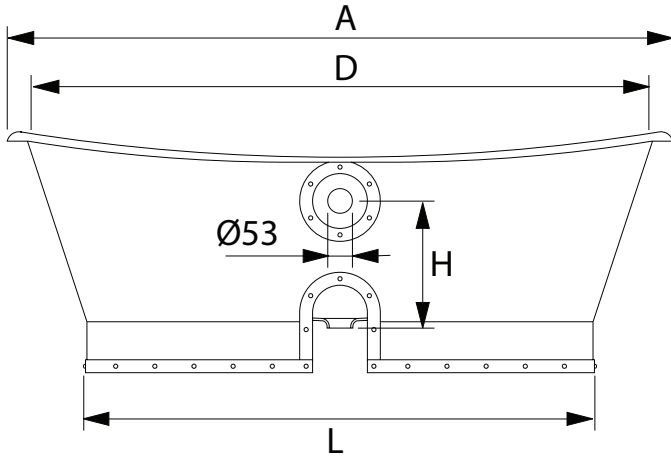

Bath Collection	
Luxury Baths	Baglioni cast iron bath

1700	1700	680	492	1620	585	665	465	390	725	250	-	-	-	-	-	-	
	A	B	C	D	E	F	G	H	I	J	L	M	N	O	P	Q	R

1700	
KG	LT
PESO/WEIGHT	VOL.
199	215

We recommend that all products are purchased with the assistance of a specialist bathroom retailer and always installed by an experienced installer who is a member of a recognized association. All sizes quoted are nominal: items may vary by plus or minus 2% against the figures quoted. When planning installations where dimensions are critical, it is essential that the space allowed for individual items is physically checked. Imperial Bathrooms can not be held liable for any costs associated with items not fitting in any given area. The contents of this statement are based on information correct at the time of publication. We reserve the right to make alterations and changes in product characteristics, fixing, packaging, operation etc at any time without notice.