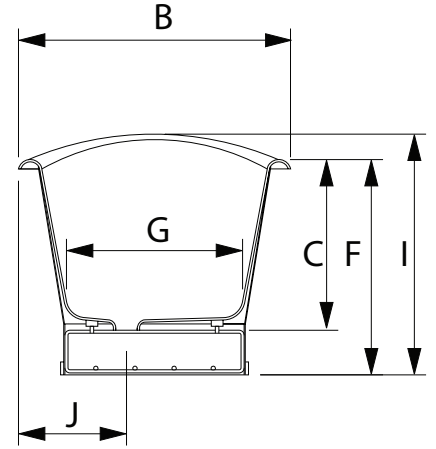

Bath Collection	
Luxury Baths	Baglioni cast iron bath

1700	1700	680	492	1620	585	665	465	390	725	250	-	-	-	-	-	-	
	A	B	C	D	E	F	G	H	I	J	L	M	N	O	P	Q	R

1700	
KG	LT
PESO/WEIGHT	VOL.
199	215

We recommend that all products are purchased with the assistance of a specialist bathroom retailer and always installed by an experienced installer who is a member of a recognized association. All sizes quoted are nominal: items may vary by plus or minus 2% against the figures quoted. When planning installations where dimensions are critical, it is essential that the space allowed for individual items is physically checked. Imperial Bathrooms can not be held liable for any costs associated with items not fitting in any given area. The contents of this statement are based on information correct at the time of publication. We reserve the right to make alterations and changes in product characteristics, fixing, packaging, operation etc at any time without notice.