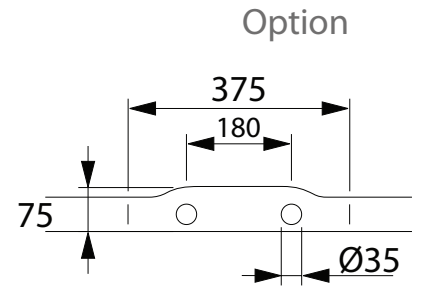

Bath Collection	
Luxury Baths	Baglioni cast iron bath

1700	1700	680	492	1620	585	665	465	390	725	250	-	-	-	-	-	-	
	A	B	C	D	E	F	G	H	I	J	L	M	N	O	P	Q	R

1700	
KG	LT
PESO/WEIGHT	VOL.
199	215

We recommend that all products are purchased with the assistance of a specialist bathroom retailer and always installed by an experienced installer who is a member of a recognized association. All sizes quoted are nominal: items may vary by plus or minus 2% against the figures quoted. When planning installations where dimensions are critical, it is essential that the space allowed for individual items is physically checked. Imperial Bathrooms can not be held liable for any costs associated with items not fitting in any given area. The contents of this statement are based on information correct at the time of publication. We reserve the right to make alterations and changes in product characteristics, fixing, packaging, operation etc at any time without notice.