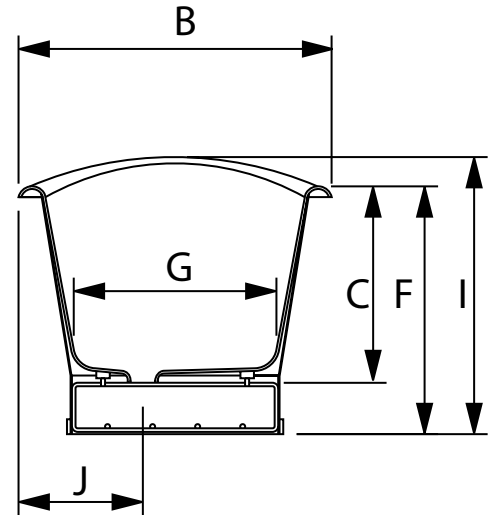

### DIMENSIONS (mm)

<b>1700</b>	1700	680	492	1620	585	665	465	390	725	250	-	-	-	-	-	-	
	<b>A</b>	<b>B</b>	<b>C</b>	<b>D</b>	<b>E</b>	<b>F</b>	<b>G</b>	<b>H</b>	<b>I</b>	<b>J</b>	<b>L</b>	<b>M</b>	<b>N</b>	<b>O</b>	<b>P</b>	<b>Q</b>	<b>R</b>

**1700**

<b>KG</b>	<b>LT</b>
PESO/WEIGHT	VOL.
<b>198</b>	<b>215</b>

We recommend that all products are purchased with the assistance of a specialist bathroom retailer and always installed by an experienced installer who is a member of a recognized association. All sizes quoted are nominal: items may vary by plus or minus 2% against the figures quoted. When planning installations where dimensions are critical, it is essential that the space allowed for individual items is physically checked. Imperial Bathrooms can not be held liable for any costs associated with items not fitting in any given area. The contents of this statement are based on information correct at the time of publication. We reserve the right to make alterations and changes in product characteristics, fixing, packaging, operation etc at any time without notice.