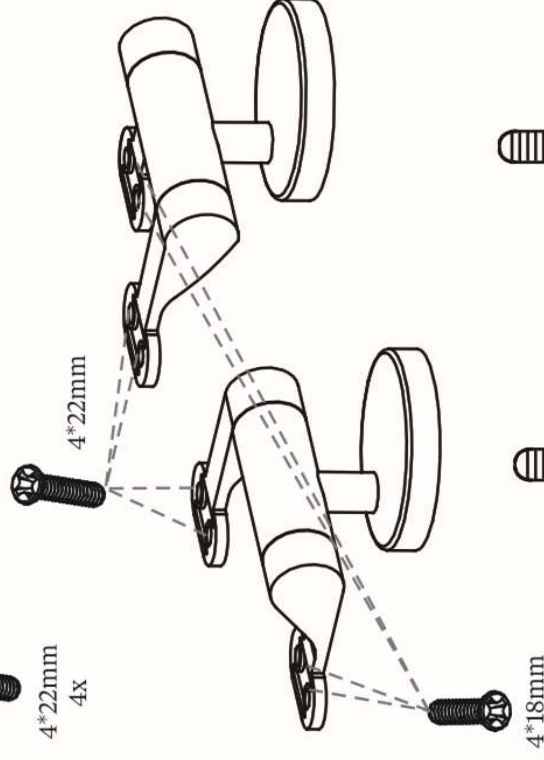

# ARCADE™

One pair of seat hinges with screws - chrome A70 CHR

Part supplied:

4\*18mm  
4x

4\*22mm  
4x

Uninstall the soft close hinges pre-fitted on the seat and install the chrome ones.  
Please reference the instruction supplied with the product for the detailed fitting steps.

备: 145\*100mm, 80克, 单面印