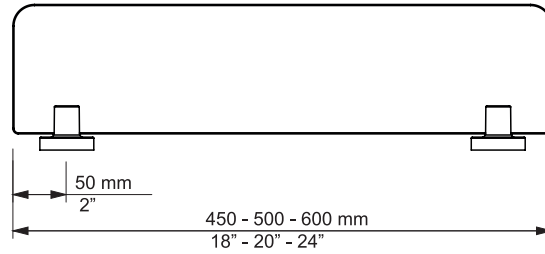

# DALLAS / TECNO PROJECT / E-PLUS

GLASS SHELF / REPISA

DALLAS

TECNO  
PROJECT

E\_PLUS

1

2

3